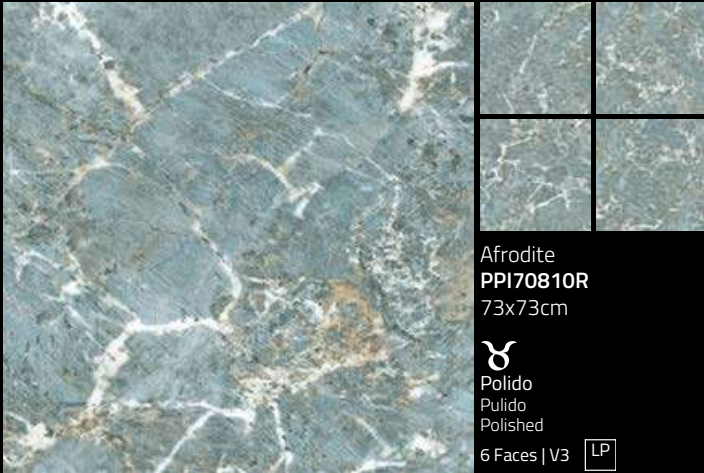

Saturno
PPI70910R
73x73cm
♄
Polido
Pulido
Polished
8 Faces | V4LP

Heze
PPI70900R
73x73cm
ny
Polido
Pulido
Polished
8 Faces | V4LP

Pico
PPI70890R
73x73cm
♄
Polido
Pulido
Polished
4 Faces | V4LP

inout[®]
P R E M I U M